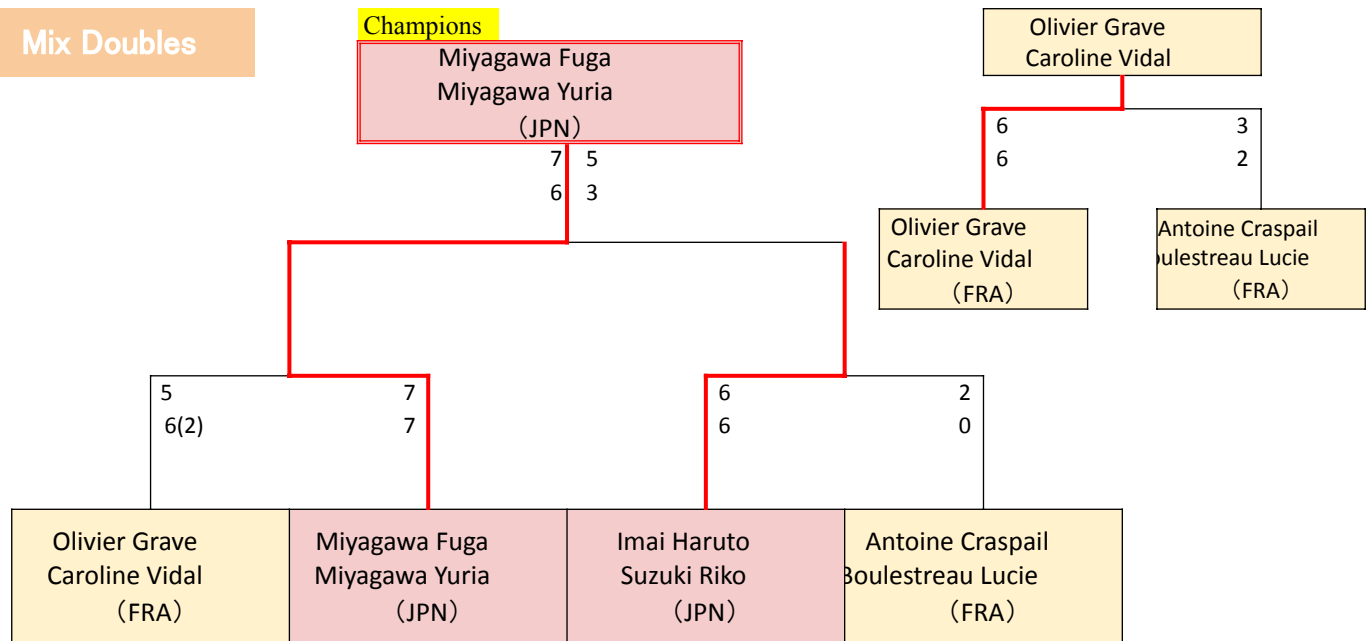

## Women's Singles

### Champions

Komokata Rina  
(JPN)

1 6  
4 6

Suzuki Riko  
(JPN)

RET 0 3  
0 0

Lin Chia Wen  
(TPE)      Suzuki Riko  
(JPN)

# 【Global Challenge Tournament】2024.11.4 Main Tournament

Mix Doubles

Champions

Miyagawa Fuga  
Miyagawa Yuria  
(JPN)

# 【Global Challenge Tournament】2024.11.4 Main Tournament